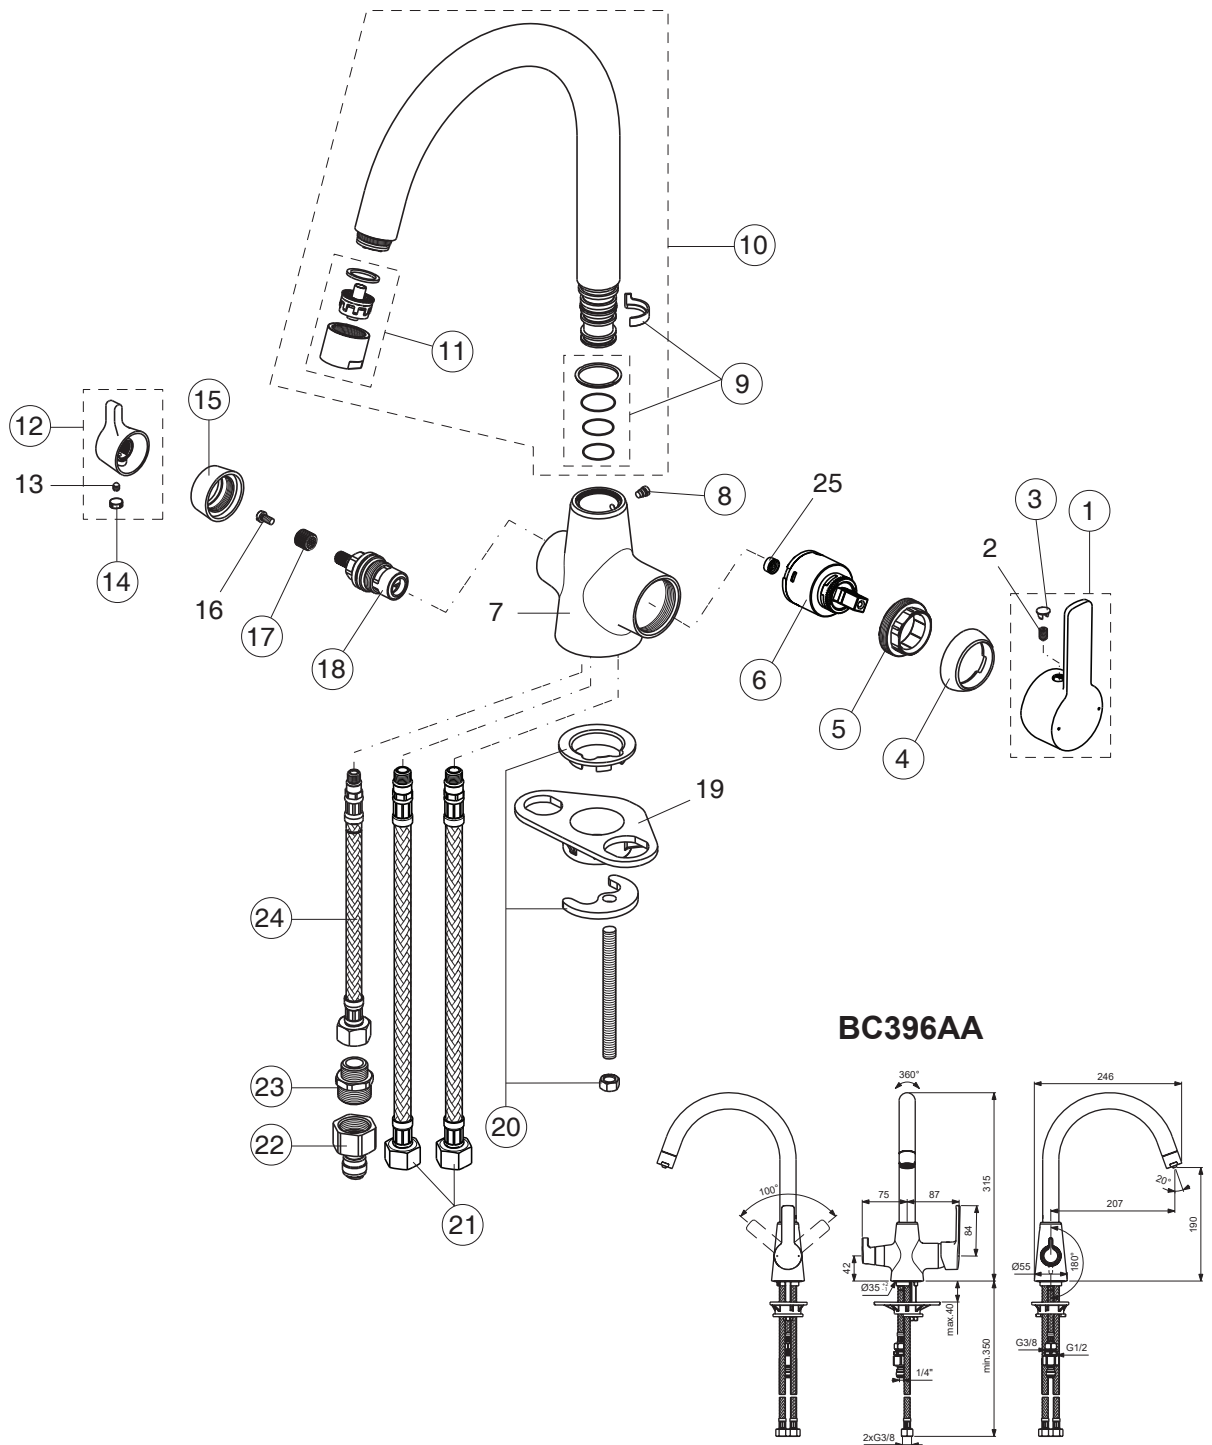

Pos.	Signify	Spare parts-Nr.	Quantity	Pos.	Signify	Spare parts-Nr.	Quantity
1	Lever, w/logo-compl.	B961240AA	1 Pcs.	15	Fixation kit	B964894NU	1 Set
2	Cap decorative	B960473AA	1 Pcs.	16	Flex hose G3/8	B960535NU	1 Pcs.
3	Cap	B964697AA	1 Pcs.		M10x1/8x12/L400		
4	Screw M37x1.5	B964698NU	1 Pcs.	17	Adapter 1/4"xG1/2	B961366NU	1 Pcs.
5	Cartridge Ø35mm	B961477NU	1 Pcs.	18	Nipple G3/8-G1/2	B961365NU	1 Pcs.
6	Screw M5x5.5	B960273NU	1 Pcs.	19	FI.hose G3/8/M8x1 /L500	B960221NU	1 Pcs.
7	Sealing set	B961361NU	1 Pcs.				
8	Tub.spout R200-compl.	B961363AA	1 Pcs.				
9	Aerator flow M22x1	B961362AA	1 Pcs.				
10	Diverter handle	B961283AA	1 Pcs.				
11	Rubber cap Ø8.1x3	B960583NU	1 Pcs.				
12	Rosette M24x1	B961364AA	1 Pcs.				
13	Insert	B961326NU	1 Pcs.				
14	Ceramic valve, G1/2, 180°	B960350NU	1 Pcs.				

Pos.	Signify	Spare parts-Nr.	Quantity	Pos.	Signify	Spare parts-Nr.	Quantity
1	Lever, w/logo-compl.	B961240AA	1 Pcs.	15	Rosette M24x1	B961364AA	1 Pcs.
2	Screw M5x8		1 Pcs.	16	Screw M4x8		1 Pcs.
3	Cap decorative	B960473AA	1 Pcs.	17	Insert	B961326NU	1 Pcs.
4	Cap	B964697AA	1 Pcs.	18	Ceramic valve, G1/2, 180°	B960350NU	1 Pcs.
5	Screw M37x1.5	B964698NU	1 Pcs.	19	U plate support bracket fixing kit		1 Pcs.
6	Cartridge Ø35mm	B961477NU	1 Pcs.	20	Fixation kit	B964894NU	1 Set
7	Body kitchen		1 Pcs.	21	Flex pexhose G3/8 M10x1/L445mm	A963600NU	1 Pcs.
8	Screw M5x5.5	B960273NU	1 Pcs.	22	Adapter 1/4"xG1/2	B961366NU	1 Pcs.
9	Sealing set	B961361NU	1 Pcs.	23	Nipple G3/8-G1/2	B961365NU	1 Pcs.
10	Tub.spout R200-compl.	B961363AA	1 Pcs.	24	Flex hose G3/8-M8x1/Ø4.7/11.5/L425	A962370NU	1 Pcs.
11	Aerator flow M22x1	B961362AA	1 Pcs.	25	Flow limiter - 9 l/min		1 Pcs.
12	Diverter handle	B961283AA	1 Pcs.				
13	Screw M4x5		1 Pcs.				
14	Rubber cap Ø8.1x3	B960583NU	1 Pcs.				