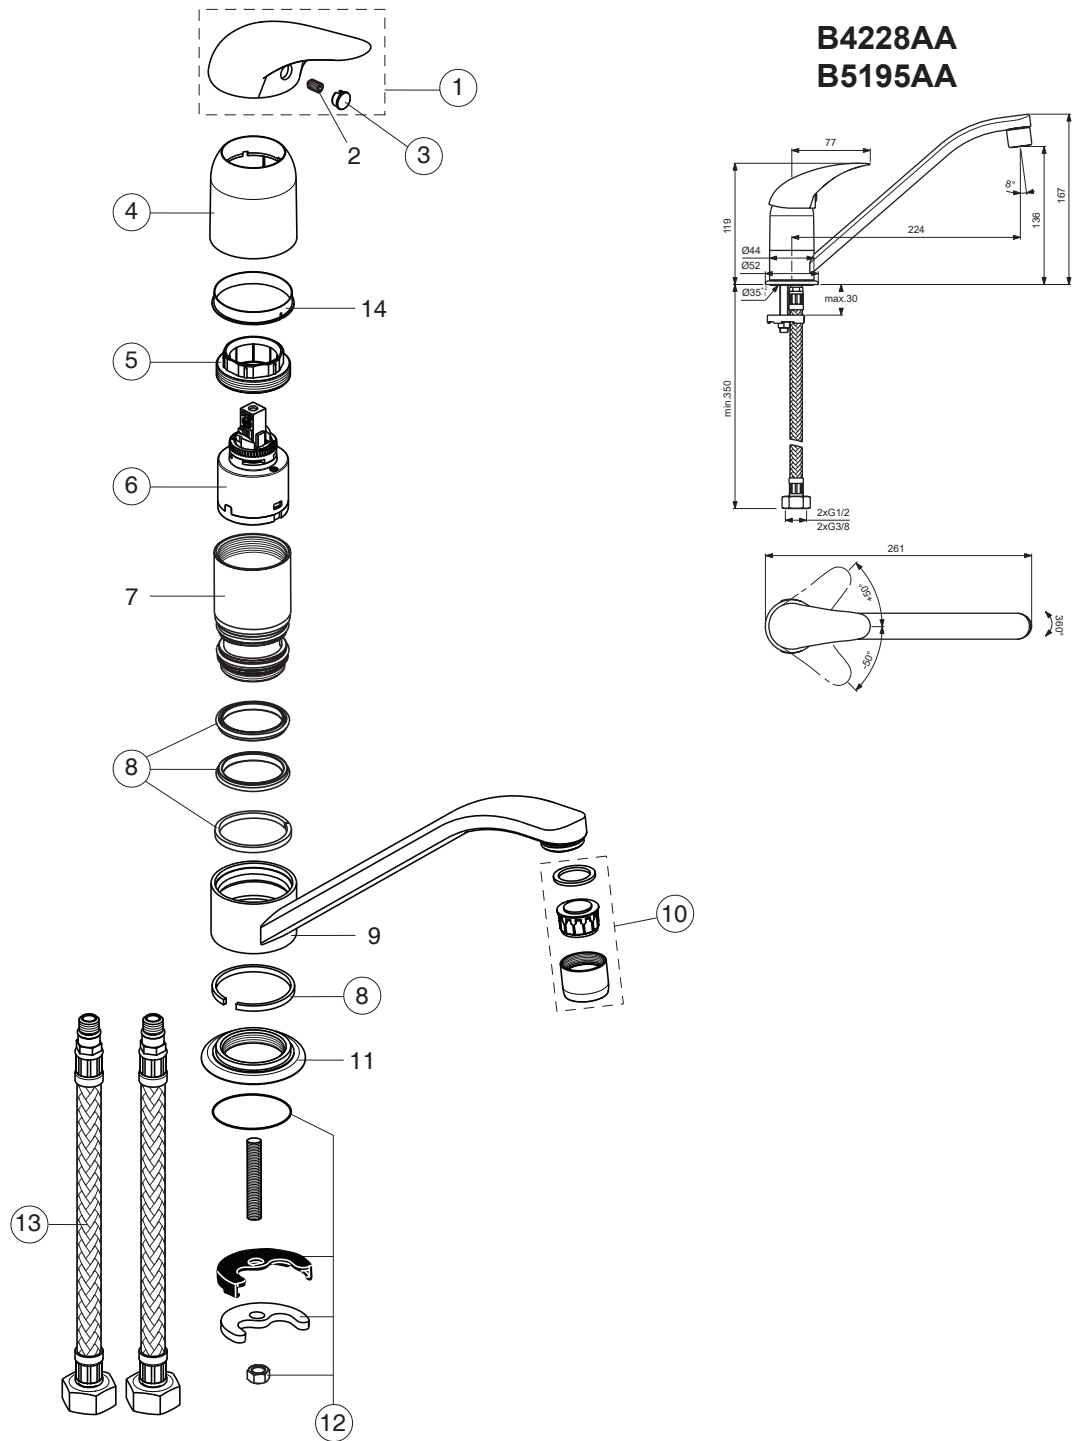

Pos.	Signify	Spare parts-Nr.	Quantity	Pos.	Signify	Spare parts-Nr.	Quantity
1	Lever w/logo	B960338AA	1 Pcs.				
2	Indicator cap	B964696NU	1 Pcs.				
3	Escutcheon	B961211AA	1 Pcs.				
4	Screw M37x1.5	B964698NU	1 Pcs.				
5	Cartridge Ø35mm	B961477NU	1 Pcs.				
6	Sealing set	B961603NU	1 Pcs.				
7	Perlator M22x1-B	B964945AA	1 Pcs.				
8	Fixation kit	B964702NU	1 Pcs.				
9	Fl.pexhose G3/8 M10x1-L445mm	B960535NU	1 Pcs.				

Pos.	Signify	Spare parts-Nr.	Quantity	Pos.	Signify	Spare parts-Nr.	Quantity
1	Lever w/logo	B960338AA	1 Pcs.	13	Flex hose G3/8	B960535NU	1 Pcs.
2	Screw M5x8		1 Pcs.	14	M10x1C/8x12/L400		1 Pcs.
3	Indicator cap	B964696NU	1 Pcs.				
4	Escutcheon	B961211AA	1 Pcs.				
5	Screw M37x1.5	B964698NU	1 Pcs.				
6	Cartridge Ø35mm	B961477NU	1 Pcs.				
7	Body diverter kitchen		1 Pcs.				
8	Sealing set	B961603NU	1 Pcs.				
9	Body-spout		1 Pcs.				
10	Perlator M22x1-B	B964945AA	1 Pcs.				
11	Rosette decorative		1 Pcs.				
12	Fixation kit	B964702NU	1 Pcs.				
13	Flex hose G1/2	B960413NU	1 Pcs. (for B4228AA)				
	M10x1C/8x12/L400						