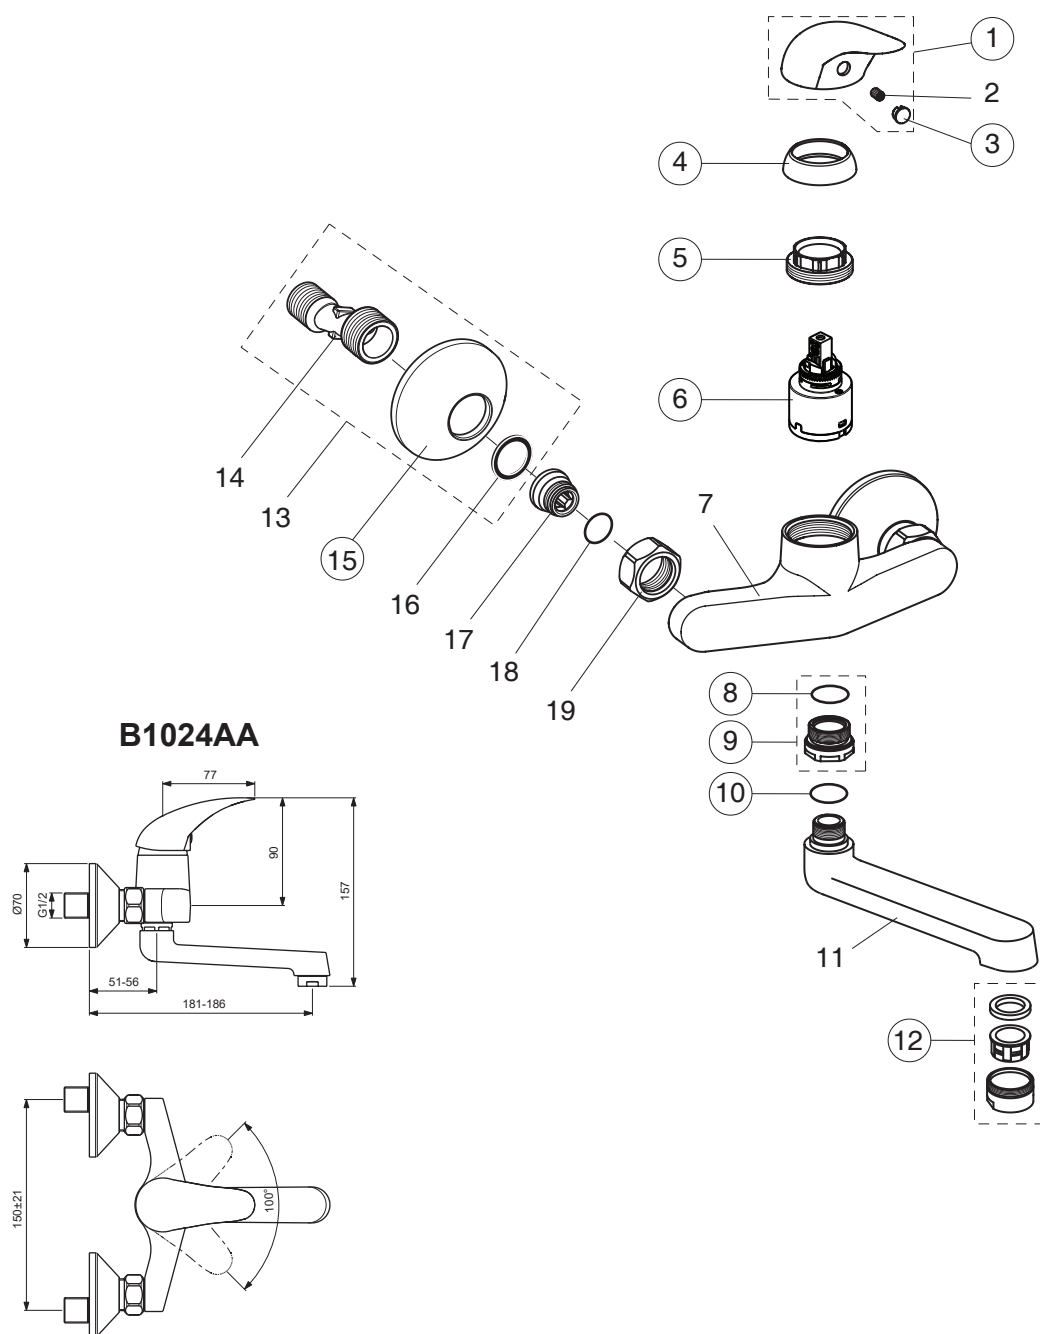

ORION

B1024AA

Pos.	Signify	Spare parts-Nr.	Quantity	Pos.	Signify	Spare parts-Nr.	Quantity
1	Lever w/logo	B960338AA	1 Pcs.	15	Metallrosette	A963489AA	1 Pcs.
2	Screw M5x8		1 Pcs.	16	Fiberring Ø24x15x2		2 Pcs.
3	Indicator cap	B964696NU	1 Pcs.	17	Nipple M19x1.5 LH		2 Pcs.
4	Cap	B964697AA	1 Pcs.	18	O-Ring Ø15.6x1.78		2 Pcs.
5	Screw M37x1.5	B964698NU	1 Pcs.	19	Coupling nut		2 Pcs.
6	Cartridge Ø35mm	B961477NU	1 Pcs.				
7	Body shower		1 Pcs.				
8	O-Ring Ø18.2x1.7	B960270NU	2 Pcs.				
9	Nipple M22x1-M18x1.5	B960018AA	1 Pcs.				
10	O-Ring Ø17.5x2.4	B960139NU	1 Pcs.				
11	Cast spout		1 Pcs.				
12	Perlator M24x1-A	B964943AA	1 Pcs.				
13	S-connection compl.		1 Set				
14	S-connections G1/2xG3/4		2 Pcs.				