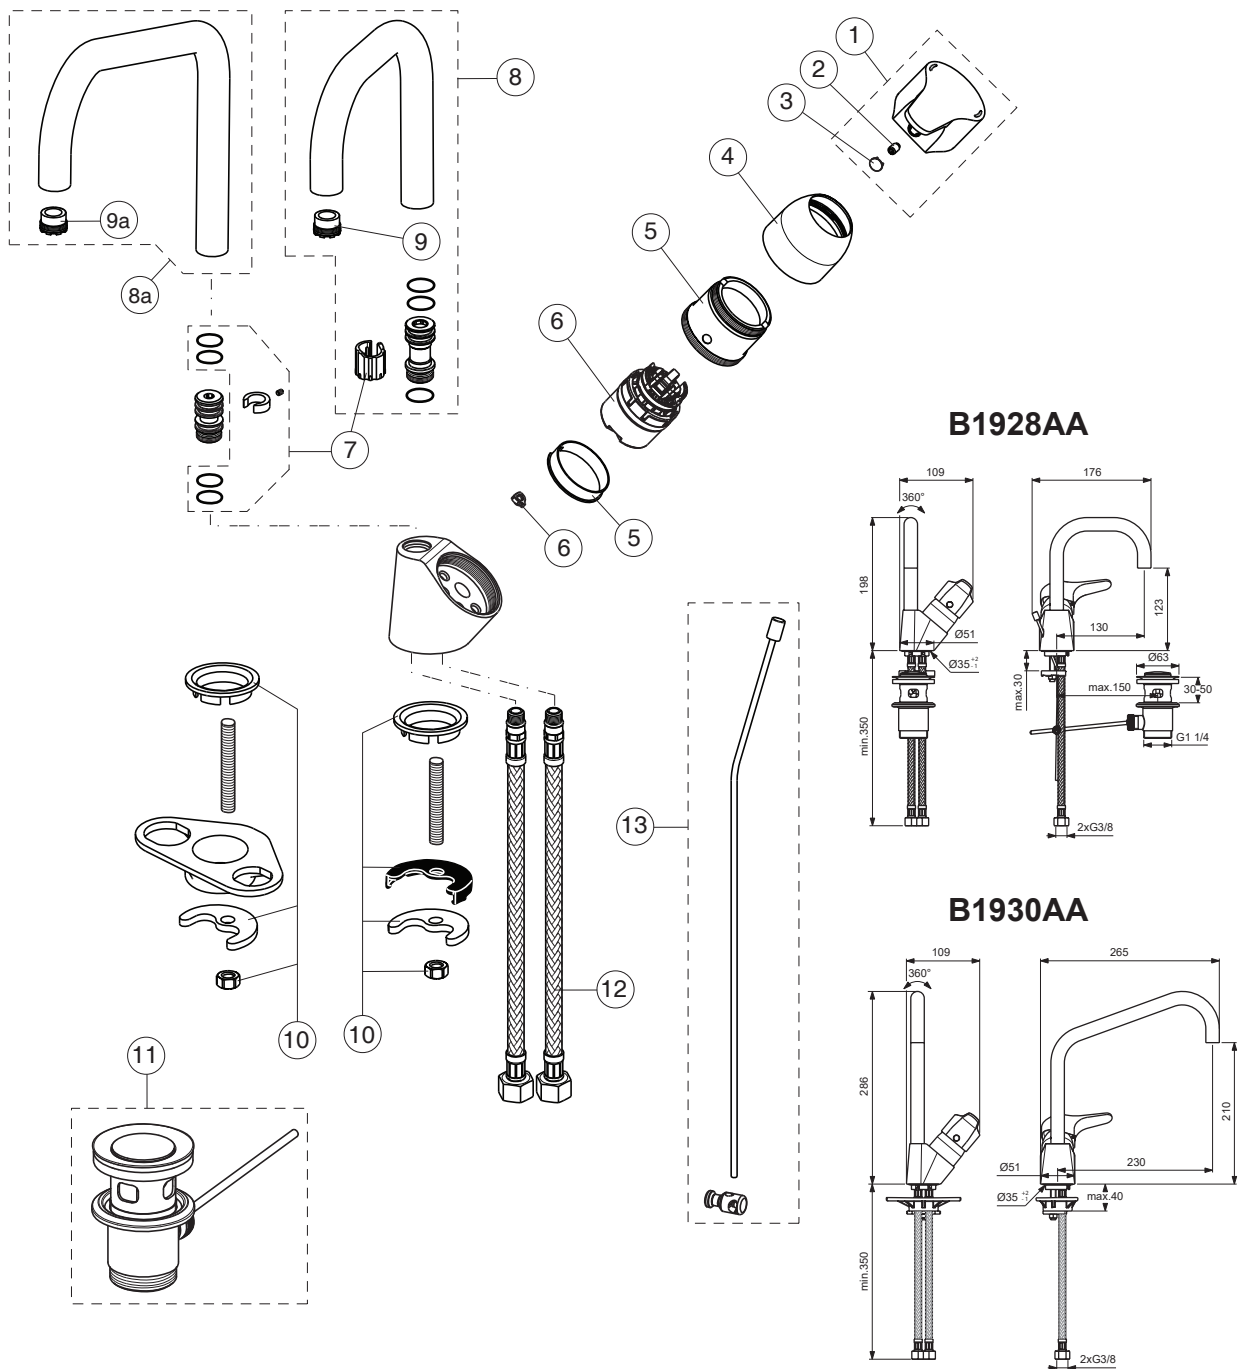

Pos.	Signify	Spare parts-Nr.	Quantity	Pos.	Signify	Spare parts-Nr.	Quantity
1	Lever,w/logo-set	B961426AA	1 Set	13	Pop up waste-compl.	B961384AA	1 Set
2	Cap decorative	B960473AA	1 Pcs.	14	Key for stream regulator	A960196NU*	1 Set
3	Rosette M41x1.5	B961386AA	1 Pcs.				
4	Screw M41x1.5/M46x1.5	B961387NU	1 Set				
5	Hot limit stop	A861181NU	1 Pcs.				
6	Cartridge Ø38mm	B961491NU*	1 Set				
7	Sealing set for tub.spout	B960839NU*	1 Set				
8	Tub.spout U130mm	B961170AA	1 Set				
8a	Tub.spout U230mm	B960962AA	1 Set				
9	Outlet cache 5 l/min	A962708NU	1 Pcs.				
9a	Aerator cache M16.5x1	B960497NU	1 Pcs.				
10	Fixation kit	B960608NU	1 Set				
11	Pop-up waste-plastic	B964550AA	1 Set				
12	FI.pexhose G3/8,L445mm	B960535NU	1 Pcs.				

\*Universal set (not all parts needed)

Pos.	Signify	Spare parts-Nr.	Quantity	Pos.	Signify	Spare parts-Nr.	Quantity
1	Lever,w/logo-set	B961426AA	1 Pcs.	13	Pop up waste-compl.	B961384AA	1 Set
2	Screw M5x8	A963309NU	3 Pcs.				
3	Cap decorative	B960473AA	3 Pcs.				
4	Rosette M41x1.5	B961386AA	1 Pcs.				
5	Screw M41x1.5/M46x1.5	B961387NU	1 Set				
6	Cartridge Ø38mm-click	B961491NU	1 Set				
7	Sealing set for tub.spout	B960839NU	1 Set				
8	Tub.spout U130mm	B961170AA	1 Pcs.				
8a	Tub.spout U230mm-compl.	B960962AA	1 Set				
9	Outlet cache 5 l/min	A962708NU	1 Pcs.				
9a	Aerator cache M16.5x1	B960497NU	1 Pcs.				
10	Fixation kit	B960608NU	1 Set				
11	Pop-up waste-plastic	B961096NU	1 Set				
12	Fl.pexhoseG3/8/L445mm	A963600NU	1 Pcs.				