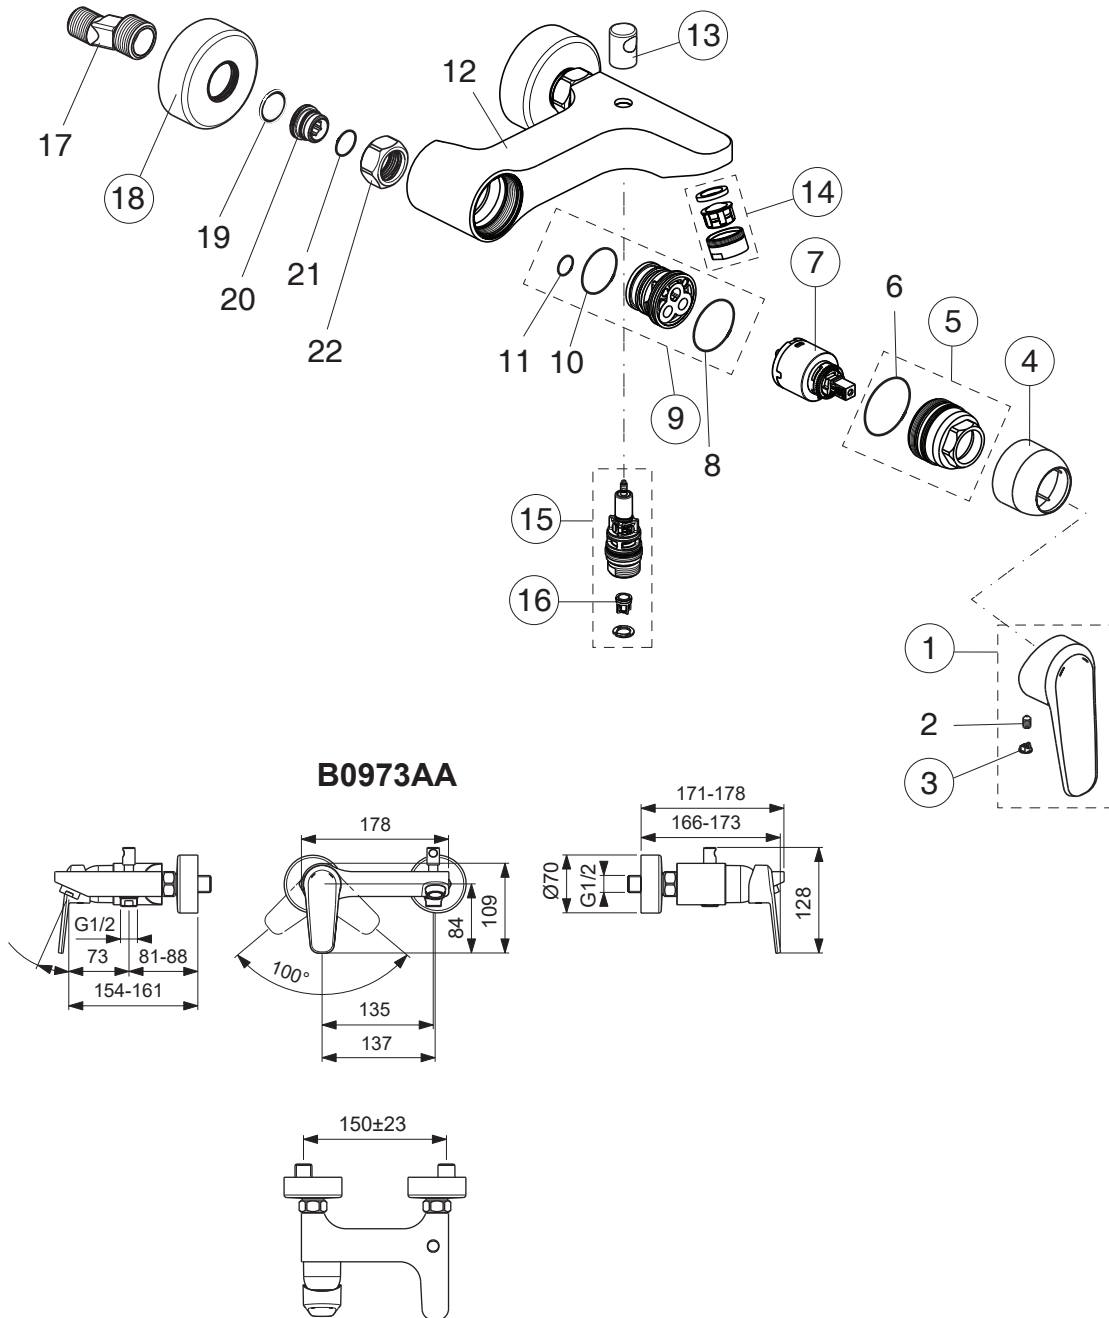

B0973AA

Pos.	Signify	Spare parts-Nr.	Quantity	Pos.	Signify	Spare parts-Nr.	Quantity
1	Lever,w/logo-compl.	B961279AA	1 Pcs.				
2	Cap decorative	B960473AA	1 Pcs.				
3	Rosette	B961229AA	1 Pcs.				
4	Screw M42x1.5	B961230NU	1 Pcs.				
5	Cartridge Ø35mm	B961477NU	1 Pcs.				
6	Manifold	B961541NU	1 Set				
7	Pull knob	B960486AA	1 Pcs.				
8	Nozzle	A961625AA	1 Pcs.				
9	Diverter manual	B960168AA	1 Pcs.				
10	Rv-patrone	A960944NU	2 Pcs.				
11	S-connections	B960241AA	1 Set				

Pos.	Signify	Spare parts-Nr.	Quantity	Pos.	Signify	Spare parts-Nr.	Quantity
1	Lever,w/logo-compl.	B961279AA	1 Pcs.	15	Diverter manual	B960168AA	1 Pcs.
2	Screw M5x8		1 Pcs.	16	Rv-patrone	A960944NU	2 Pcs.
3	Cap decorative	B960473AA	1 Pcs.	17	S-connections		2 Pcs.
4	Rosette	B961229AA	1 Pcs.	18	Escutcheon	B960242AA	1 Pcs.
5	Screw M42x1.5	B961230NU	1 Pcs.	19	Fiber ring Ø24x15x2		2 Pcs.
6	O-Ring Ø39.1x1.3		1 Pcs.	20	Nipple M19x1.5LH		2 Pcs.
7	Cartridge Ø35mm	B961477NU	1 Pcs.	21	O-Ring Ø15.6x1.78		2 Pcs.
8	O-Ring Ø34x2		1 Pcs.	22	Coupling nut		2 Pcs.
9	Manifold	B961541NU	1 Set				
10	O-Ring Ø27.6x2.4		1 Pcs.				
11	O-Ring Ø11x2.5		1 Pcs.				
12	Body bath/shower		1 Pcs.				
13	Pull knob	B960486AA	1 Pcs.				
14	Neop.cascade M24x1-D	A960537AA	1 Pcs.				