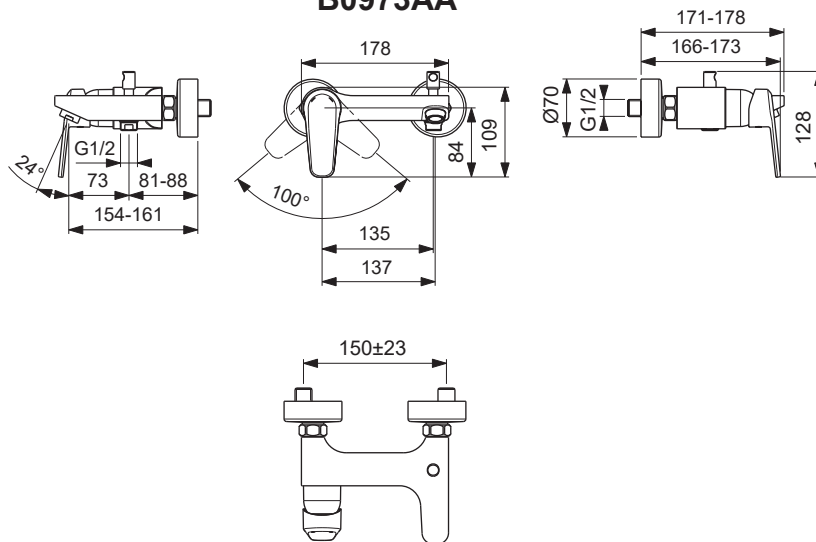

B0973AA

Pos.	Signify	Spare parts-Nr.	Quantity	Pos.	Signify	Spare parts-Nr.	Quantity
1	Lever,w/logo-compl.	B961279AA	1 Pcs.				
2	Cap decorative	B960473AA	1 Pcs.				
3	Rosette	B961229AA	1 Pcs.				
4	Screw M42x1.5	B961230NU	1 Pcs.				
5	Cartridge Ø35mm	B961477NU	1 Pcs.				
6	Manifold	B961541NU	1 Set				
7	Pull knob	B960486AA	1 Pcs.				
8	Nozzle	A961625AA	1 Pcs.				
9	Diverter manual	B960168AA	1 Pcs.				
10	Rv-patrone	A960944NU	2 Pcs.				
11	S-connections	B960241AA	1 Set				

Pos.	Signify	Spare parts-Nr.	Quantity	Pos.	Signify	Spare parts-Nr.	Quantity
1	Lever,w/logo-compl.	B961279AA	1 Pcs.	15	Diverter manual	B960168AA	1 Pcs.
2	Screw M5x8		1 Pcs.	16	Rv-patrone	A960944NU	2 Pcs.
3	Cap decorative	B960473AA	1 Pcs.	17	S-connections		2 Pcs.
4	Rosette	B961229AA	1 Pcs.	18	Escutcheon	B960242AA	1 Pcs.
5	Screw M42x1.5	B961230NU	1 Pcs.	19	Fiber ring Ø24x15x2		2 Pcs.
6	O-Ring Ø39.1x1.3		1 Pcs.	20	Nipple M19x1.5LH		2 Pcs.
7	Cartridge Ø35mm	B961477NU	1 Pcs.	21	O-Ring Ø15.6x1.78		2 Pcs.
8	O-Ring Ø34x2		1 Pcs.	22	Coupling nut		2 Pcs.
9	Manifold	B961541NU	1 Set				
10	O-Ring Ø27.6x2.4		1 Pcs.				
11	O-Ring Ø11x2.5		1 Pcs.				
12	Body bath/shower		1 Pcs.				
13	Pull knob	B960486AA	1 Pcs.				
14	Neop.cascade M24x1-D	A960537AA	1 Pcs.				