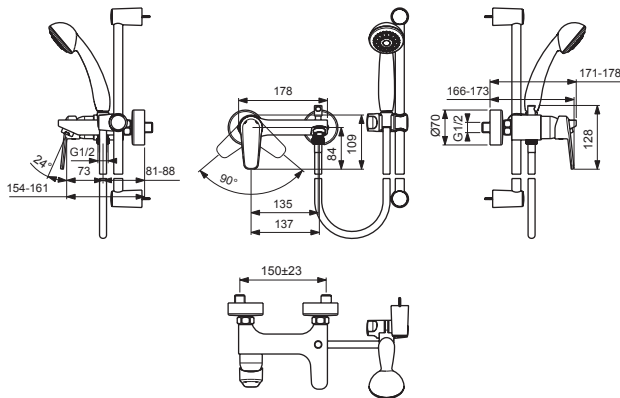

**B0972AA**

**B0973AA**

Pos.	Signify	Spare parts-Nr.	Quantity	Pos.	Signify	Spare parts-Nr.	Quantity
1	Lever,w/logo-compl.	B961279AA	1 Pcs.	15	Diverter manual	B960168AA	1 Pcs.
2	Screw M5x8		1 Pcs.	16	Rv-patrone	A960944NU	2 Pcs.
3	Cap decorative	B960473AA	1 Pcs.	17	S-connections		2 Pcs.
4	Rosette	B961229AA	1 Pcs.	18	Escutcheon	B960242AA	1 Pcs.
5	Screw M42x1.5	B961230NU	1 Pcs.	19	Fiber ring Ø24x15x2		2 Pcs.
6	O-Ring Ø39.1x1.3		1 Pcs.	20	Nipple M19x1.5LH		2 Pcs.
7	Cartridge GEAR N35DW	B960888NU	1 Pcs.	21	O-Ring Ø15.6x1.78		2 Pcs.
8	O-Ring Ø34x2		1 Pcs.	22	Coupling nut		2 Pcs.
9	Manifold		1 Pcs.	23	Shower hose L1500mm	B964952AA	1 Pcs.
10	O-Ring Ø27.6x2.4		1 Pcs.	24	Shower 70mm,1F	B9391AA	1 Pcs.
11	O-Ring Ø11x2.5		1 Pcs.	25	Sliding bar holder	B964958AA	1 Pcs.
12	Body bath/shower		1 Pcs.	26	Pipe-sliding bar		1 Pcs.
13	Pull knob	B960486AA	1 Pcs.				
14	Neop.cascade M24x1-D	A960537AA	1 Pcs.				