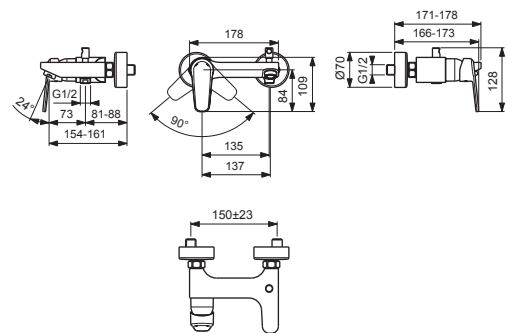

**B0972AA**

**B0973AA**

Pos.	Signify	Spare parts-Nr.	Quantity	Pos.	Signify	Spare parts-Nr.	Quantity
1	Lever,w/logo-compl.	B961279AA	1 Pcs.	15	Diverter manual	B960168AA	1 Pcs.
2	Screw M5x8		1 Pcs.	16	Rv-patrone	A960944NU	2 Pcs.
3	Cap decorative	B960473AA	1 Pcs.	17	S-connections		2 Pcs.
4	Rosette	B961229AA	1 Pcs.	18	Escutcheon	B960242AA	1 Pcs.
5	Screw M42x1.5	B961230NU	1 Pcs.	19	Fiber ring Ø24x15x2		2 Pcs.
6	O-Ring Ø39.1x1.3		1 Pcs.	20	Nipple M19x1.5LH		2 Pcs.
7	Cartridge GEAR N35DW	B960888NU	1 Pcs.	21	O-Ring Ø15.6x1.78		2 Pcs.
8	O-Ring Ø34x2		1 Pcs.	22	Coupling nut		2 Pcs.
9	Manifold		1 Pcs.	23	Shower hose L1500mm	B964952AA	1 Pcs.
10	O-Ring Ø27.6x2.4		1 Pcs.	24	Shower 70mm,1F	B9391AA	1 Pcs.
11	O-Ring Ø11x2.5		1 Pcs.	25	Sliding bar holder	B964958AA	1 Pcs.
12	Body bath/shower		1 Pcs.	26	Pipe-sliding bar		1 Pcs.
13	Pull knob	B960486AA	1 Pcs.				
14	Neop.cascade M24x1-D	A960537AA	1 Pcs.				