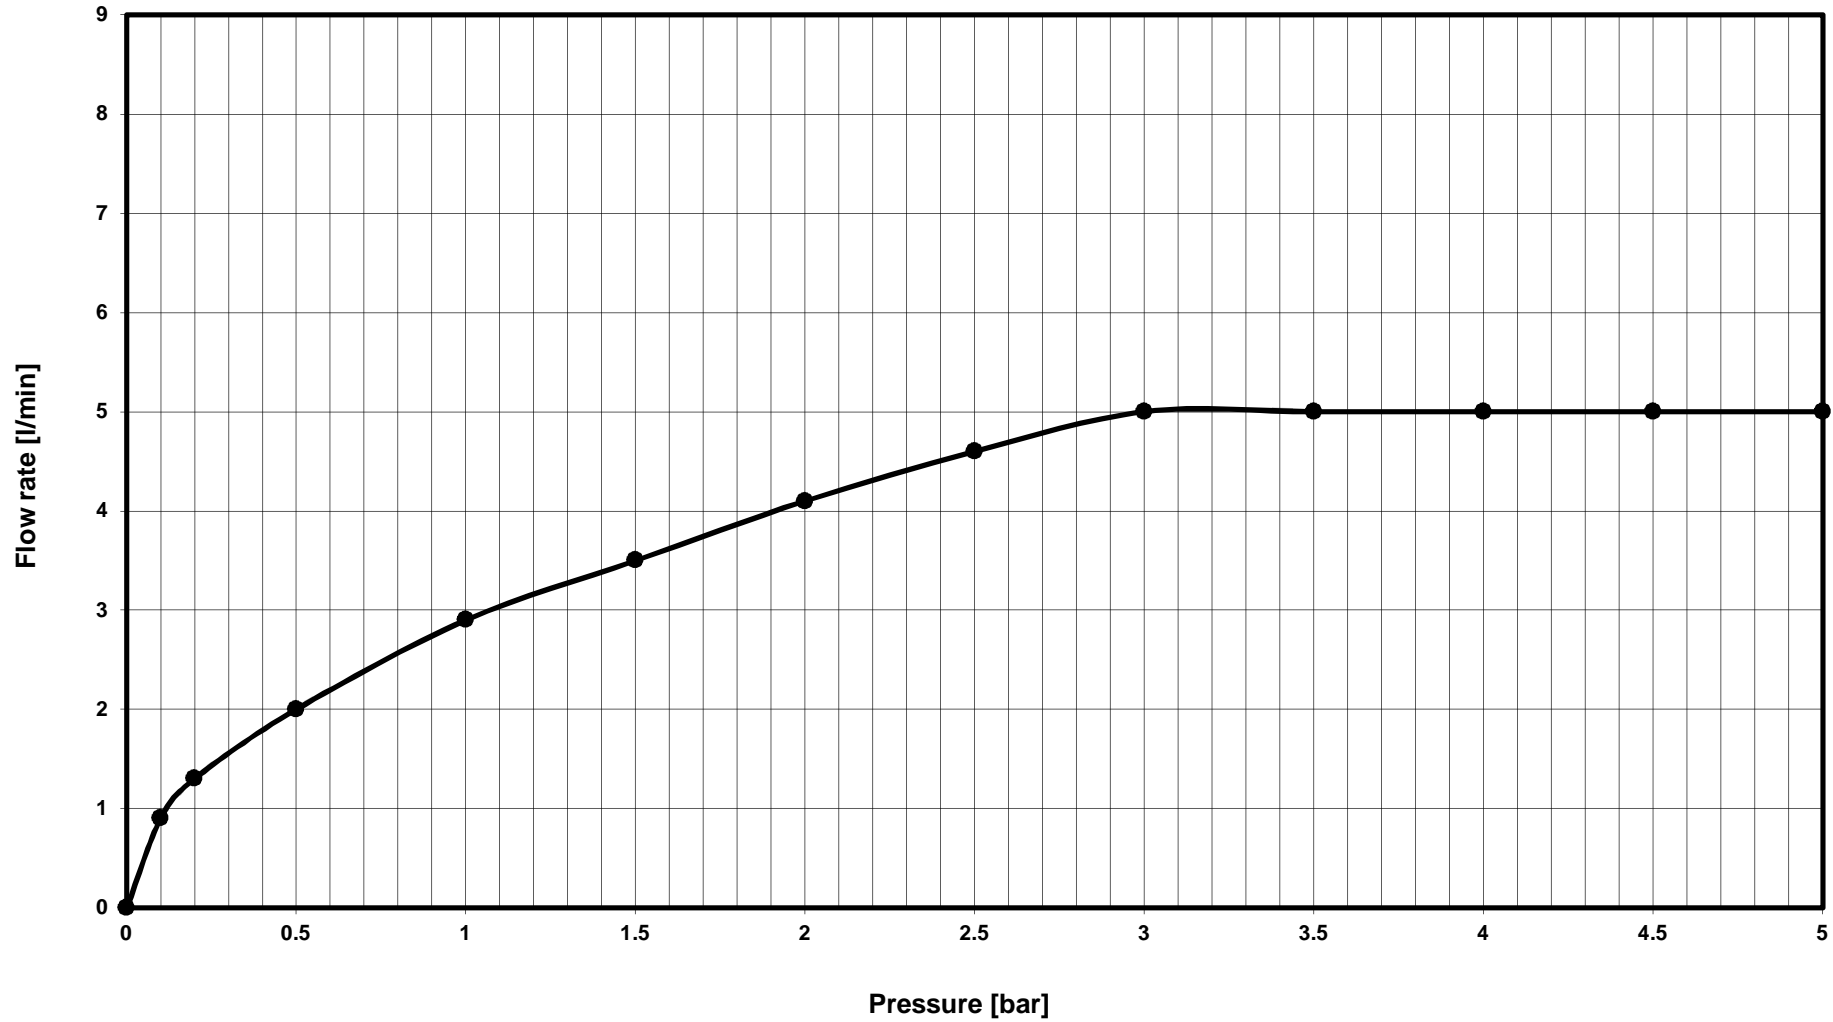

Ideal Standard

BC383AA - SEVA S BSN MXR RMTD CHR PU/MTL
BC384AA-SEVA S BSN MXR RMTD CHR PU/CLICK

—●— Mixed water - series