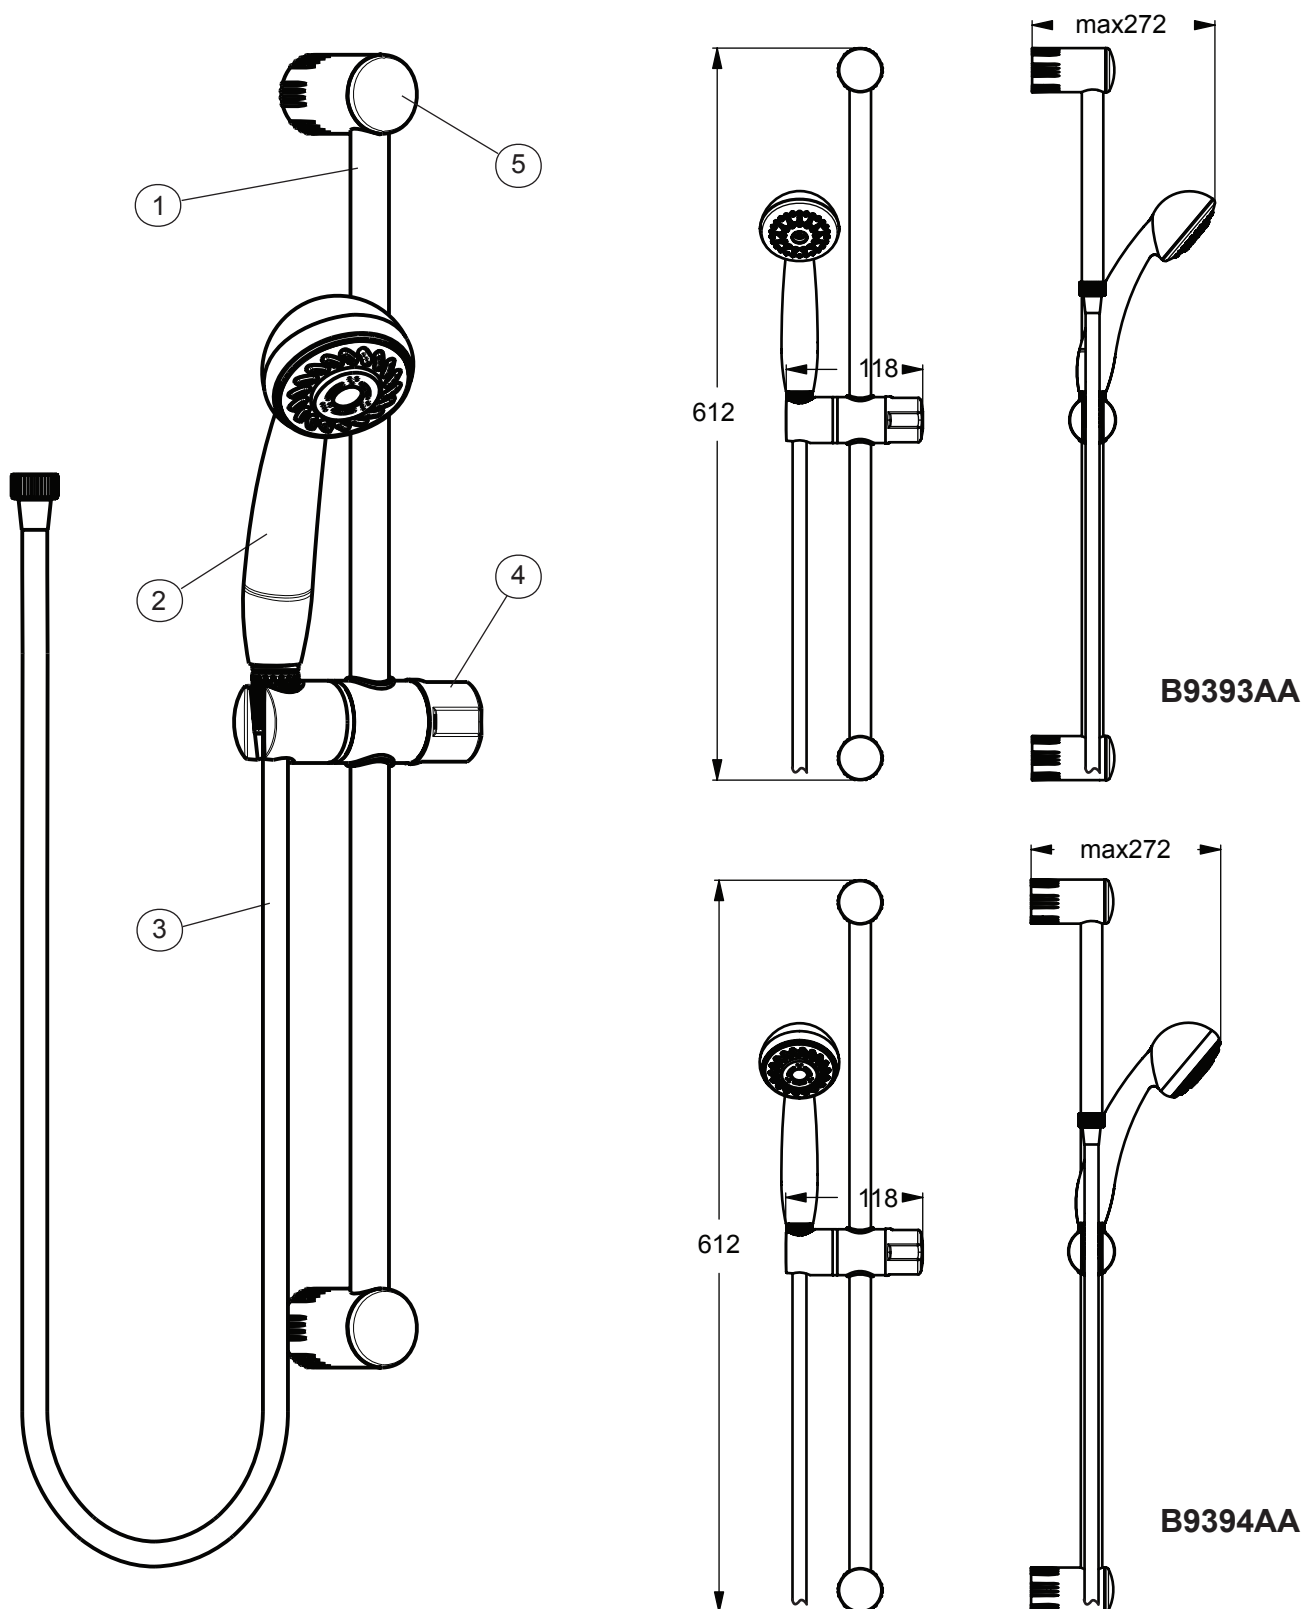

SEVAJET (B9393AA, B9394AA)

Vidima®

Pos.	Signify	Spare parts-Nr.	Quantity
1	Sliding bar 60cm SUPER ECO/ECO LB	B960934AA	1 Pcs.
2	Handspray 70mm 1F SUPER ECO LB	B9391AA	1 Pcs. (D6039AA)
	Handspray 70mm 2F SUPER ECO LB	B9392AA	1 Pcs. (D6040AA)
3	Sh.hose 1,5m double clenched	B960604AA	1 Pcs.
4	Slider set SUPER ECO/ECO LB	B960975AA	1 Pcs.
5	Consoles set SUPER ECO/ECO LB	B960971AA	1 Pcs.