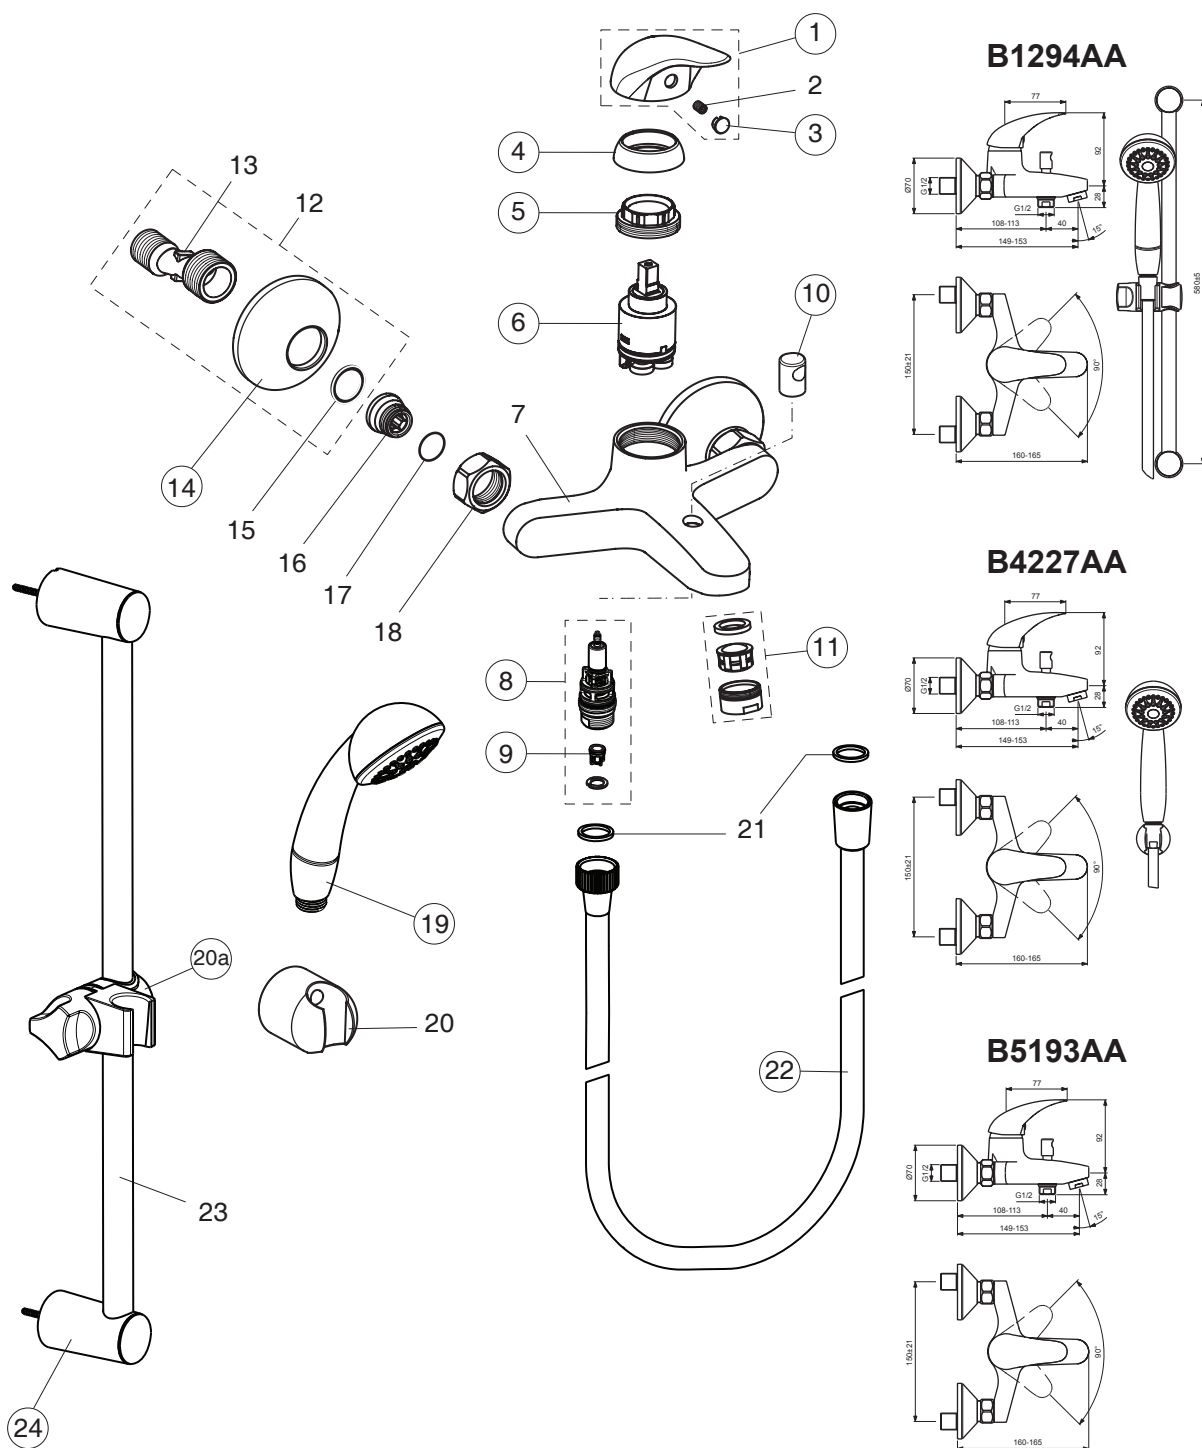

ORION

Pos.	Signify	Spare parts-Nr.	Quantity	Pos.	Signify	Spare parts-Nr.	Quantity
1	Lever w/logo Vidima	B960338AA	1 Pcs.	14	Metalrosette	A963489AA	1 Pcs.
2	Screw M5x8		1 Pcs.	15	Fiberring Ø24x15x2		2 Pcs.
3	Indicator cap	B964696NU	1 Pcs.	16	Nipple M19x1.5 LH		2 Pcs.
4	Cap	B964697AA	1 Pcs.	17	O-Ring Ø15.6x1.78		2 Pcs.
5	Screw M37x1.5	B964698NU	1 Pcs.	18	Coupling nut		2 Pcs.
6	Cartridge GEAR N35HW	B960887NU	1 Pcs.	19	Shower 70mm,1F	B9391AA	1 Pcs.
7	Body bath/shower		1 Pcs.	20	Wall hook for hand shower		1 Pcs.
8	Diverter manual	B960168AA	1 Pcs.	20a	Sliding bar holder	B964958AA	1 Pcs.
9	Rv-patrone	A960944NU	2 Pcs.	21	Fiberring Ø16x13x1.5		2 Pcs.
10	Diverter cap	B960486AA	1 Pcs.	22	Shower hose L1500mm	B964952AA	1 Pcs.
11	Casc. perlator M24x1-C	A961132AA	1 Pcs.	23	Shower hose L1750mm		1 Pcs.
12	S-connection compl.		1 Set	24	Pipe-sliding bar		1 Pcs.
13	S-connections G1/2xG3/4		2 Pcs.		Wall bracket set	B961261AA	1 Pcs.