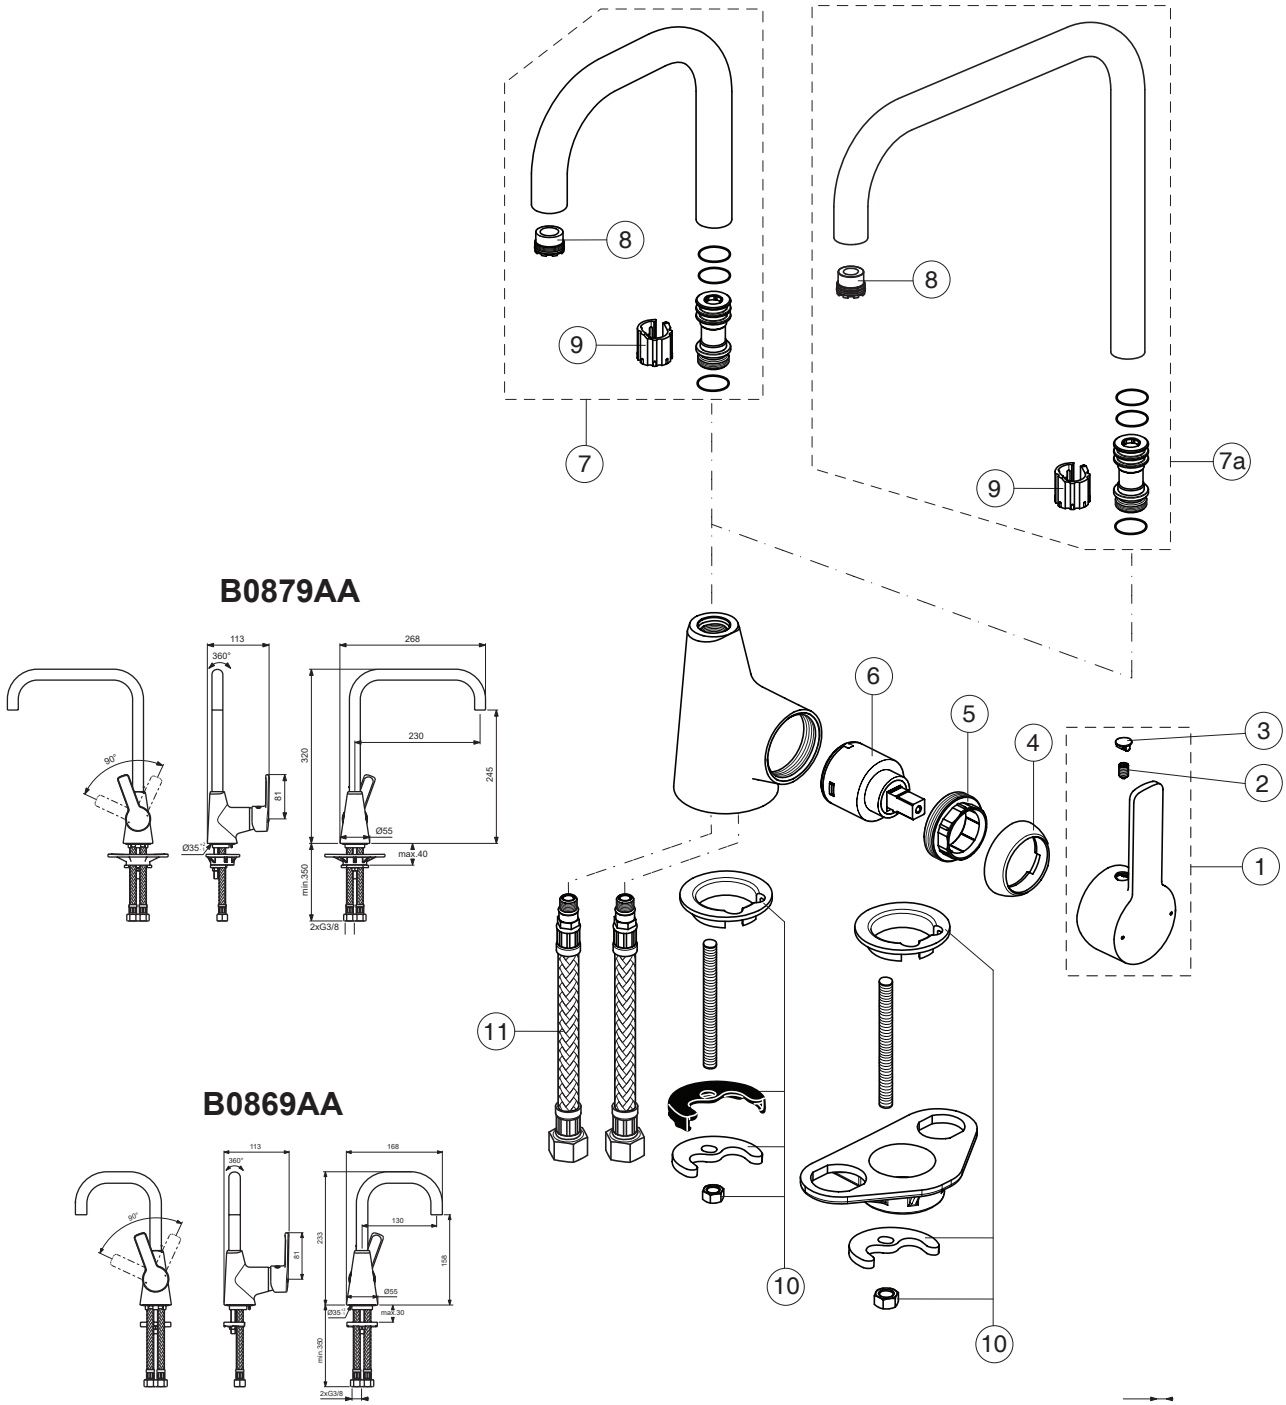

Produced from: Feb.2022

Pos.	Signify	Spare parts-Nr.	Quantity	Pos.	Signify	Spare parts-Nr.	Quantity
1	Lever,w/logo-compl.	B961240AA	1 Set				
2	Screw M5x8	A963309NU	3 Pcs.				
3	Cap decorative	B960473AA	3 Pcs.				
4	Cap	B964697AA	1 Pcs.				
5	Screw M37x1.5	B964698NU	1 Pcs.				
6	Cartridge GEAR N35DW	B960888NU	1 Pcs.				
7	Tub.spout U130mm	B961202AA	1 Set				
7a	Tub.spout U230mm	B960498AA	1 Set				
8	Aerator cache M16.5x1	B960497NU	1 Pcs.				
9	Sealing set for tub.spout	B960839NU	1 Set				
10	Fixation kit	B964894NU	1 Set				
11	Flex hose G3/8 M10x1/8x12/L400	B960535NU	1 Pcs.				

Pos.	Signify	Spare parts-Nr.	Quantity	Pos.	Signify	Spare parts-Nr.	Quantity
1	Lever,w/logo-compl.	B961240AA	1 Set				
2	Screw M5x8	A963309NU	3 Pcs.				
3	Cap decorative	B960473AA	3 Pcs.				
4	Cap	B964697AA	1 Pcs.				
5	Screw M37x1.5	B964698NU	1 Pcs.				
6	Cartridge GEAR N35DW	B960888NU	1 Pcs.				
7	Tub.spout U130mm	B961202AA	1 Set				
7a	Tub.spout U230mm	B960498AA	1 Set				
8	Aerator cache M16.5x1	B960497NU	1 Pcs.				
9	Sealing set for tub.spout	B960839NU	1 Set				
10	Fixation kit	B964894NU	1 Set				
11	Flex hose G3/8 M10x1/8x12/L400	B960535NU	1 Pcs.				