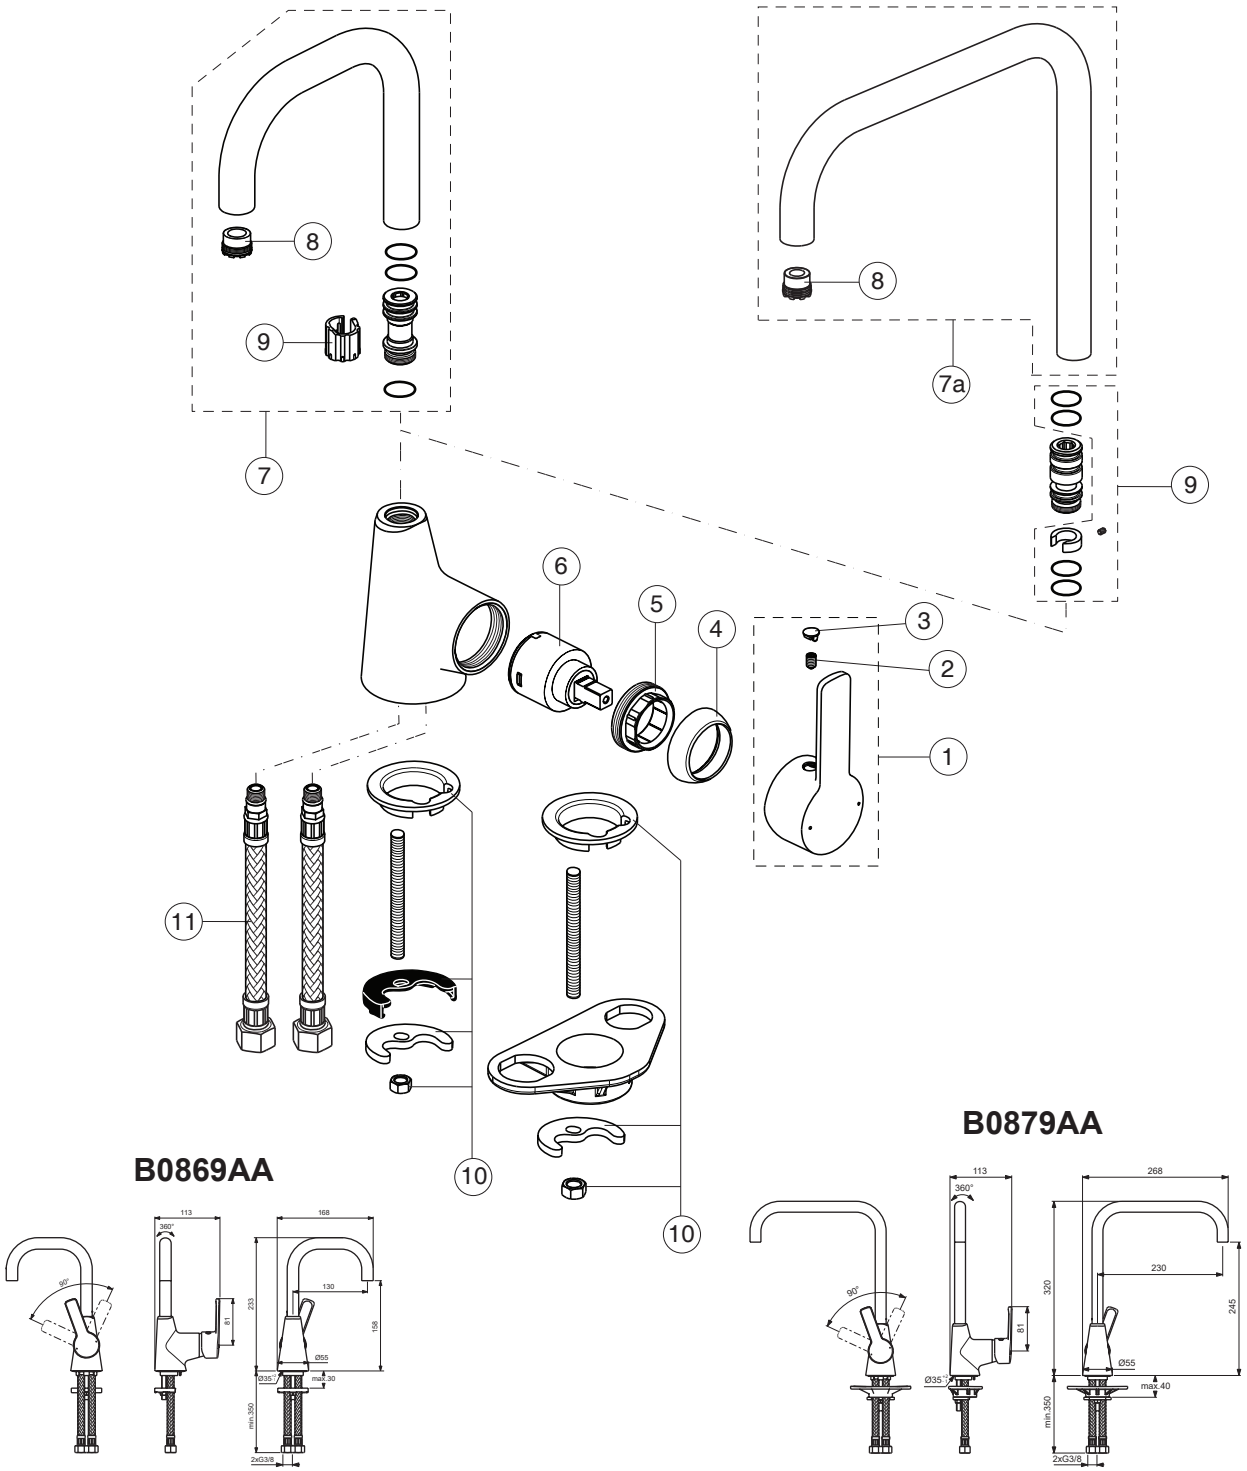

Produced from: Feb.2022

Pos.	Signify	Spare parts-Nr.	Quantity	Pos.	Signify	Spare parts-Nr.	Quantity
1	Lever,w/logo-compl.	B961240AA	1 Set				
2	Screw M5x8	A963309NU	3 Pcs.				
3	Cap decorative	B960473AA	3 Pcs.				
4	Cap	B964697AA	1 Pcs.				
5	Screw M37x1.5	B964698NU	1 Pcs.				
6	Cartridge GEAR N35DW	B960888NU	1 Pcs.				
7	Tub.spout U130mm	B961202AA	1 Set				
7a	Tub.spout U230mm	B960498AA	1 Set				
8	Aerator cache M16.5x1	B960497NU	1 Pcs.				
9	Sealing set for tub.spout	B960839NU	1 Set				
10	Fixation kit	B964894NU	1 Set				
11	Flex hose G3/8 M10x1/8x12/L400	B960535NU	1 Pcs.				

Pos.	Signify	Spare parts-Nr.	Quantity	Pos.	Signify	Spare parts-Nr.	Quantity
1	Lever,w/logo-compl.	B961240AA	1 Set				
2	Screw M5x8	A963309NU	3 Pcs.				
3	Cap decorative	B960473AA	3 Pcs.				
4	Cap	B964697AA	1 Pcs.				
5	Screw M37x1.5	B964698NU	1 Pcs.				
6	Cartridge GEAR N35DW	B960888NU	1 Pcs.				
7	Tub.spout U130mm	B961202AA	1 Set				
7a	Tub.spout U230mm	B960498AA	1 Set				
8	Aerator cache M16.5x1	B960497NU	1 Pcs.				
9	Sealing set for tub.spout	B960839NU	1 Set				
10	Fixation kit	B964894NU	1 Set				
11	Flex hose G3/8 M10x1/8x12/L400	B960535NU	1 Pcs.				