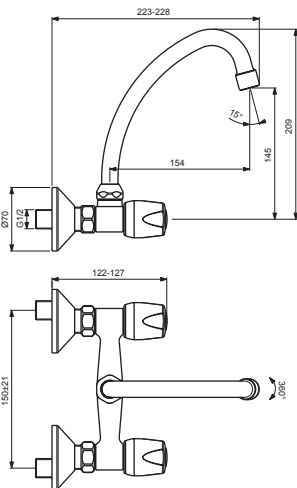

B1390AA

B1392AA

B1393AA

Pos.	Signify	Spare parts-Nr.	Quantity	Pos.	Signify	Spare parts-Nr.	Quantity
1	Handle	B964727NU	1 Set	13	Coupling nut		2 Pcs.
2	Valve G1/2 8x20	B961469NU	1 Pcs.				
3	Body-wall basin		1 Pcs.				
4	Tub.spout R120mm-compl.	B960537AA	1 Set				
4a	Tub.spout J150-compl.	B964966AA	1 Set				
4b	Tub.spout U200mm-compl.	B964734AA	1 Set				
5	Perlator M22x1-B	B964945AA	1 Pcs.				
6	O-Ring Ø13x2.5	B960137NU	1 Pcs.				
7	S-connection compl.		1 Pcs.				
8	S-connections G1/2xG3/4		2 Pcs.				
9	Metallrosette	A963489AA	1 Pcs.				
10	Fibre washer		2 Pcs.				
11	Nipple M19x1.5 LH		2 Pcs.				
12	O-Ring Ø15.6x1.78		2 Pcs.				