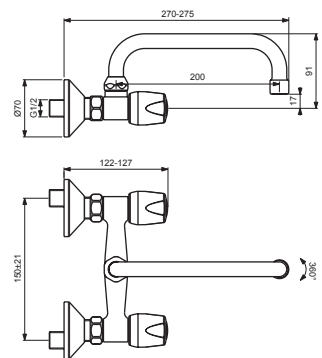

B1390AA

B1392AA

B1393AA

Pos.	Signify	Spare parts-Nr.	Quantity	Pos.	Signify	Spare parts-Nr.	Quantity
1	Handle	B964727NU	1 Set	13	Coupling nut		2 Pcs.
2	Valve G1/2 8x20	B961469NU	1 Pcs.				
3	Body-wall basin		1 Pcs.				
4	Tub.spout R120mm-compl.	B960537AA	1 Set				
4a	Tub.spout J150-compl.	B964966AA	1 Set				
4b	Tub.spout U200mm-compl.	B964734AA	1 Set				
5	Perlator M22x1-B	B964945AA	1 Pcs.				
6	O-Ring Ø13x2.5	B960137NU	1 Pcs.				
7	S-connection compl.		1 Pcs.				
8	S-connections G1/2xG3/4		2 Pcs.				
9	Metallrosette	A963489AA	1 Pcs.				
10	Fibre washer		2 Pcs.				
11	Nipple M19x1.5 LH		2 Pcs.				
12	O-Ring Ø15.6x1.78		2 Pcs.				