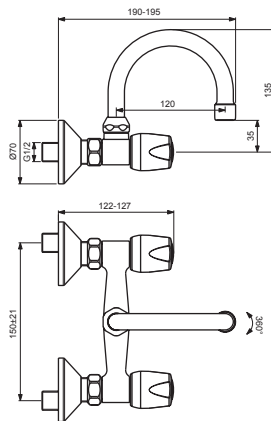

B1390AA

B1392AA

B1393AA

Pos.	Signify	Spare parts-Nr.	Quantity	Pos.	Signify	Spare parts-Nr.	Quantity
1	Handle	B964727NU	1 Set	13	Coupling nut		2 Pcs.
2	Valve G1/2 8x20	B961469NU	1 Pcs.				
3	Body-wall basin		1 Pcs.				
4	Tub.spout R120mm-compl.	B960537AA	1 Set				
4a	Tub.spout J150-compl.	B964966AA	1 Set				
4b	Tub.spout U200mm-compl.	B964734AA	1 Set				
5	Perlator M22x1-B	B964945AA	1 Pcs.				
6	O-Ring Ø13x2.5	B960137NU	1 Pcs.				
7	S-connection compl.		1 Pcs.				
8	S-connections G1/2xG3/4		2 Pcs.				
9	Metallrosette	A963489AA	1 Pcs.				
10	Fibre washer		2 Pcs.				
11	Nipple M19x1.5 LH		2 Pcs.				
12	O-Ring Ø15.6x1.78		2 Pcs.				