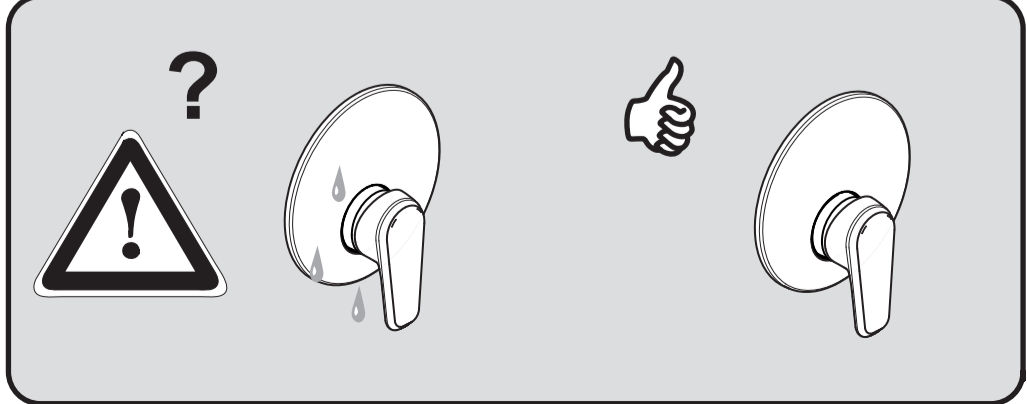

0,3 MPa 3 bar	50°C	16°C	0	1	2	3	4	5	6	7	8	9
			°C	°C	°C	°C	°C	°C	°C	°C	°C	°C
	50°C	16°C	49,5	49,5	48	46	42,5	41	37	33,5	31	28
	65°C	16°C	65	65	63,5	60,5	57	53,5	49	44,5	39	34,5
	81°C	16°C	81	81	78,5	73	69	63,5	56	49	42,5	36